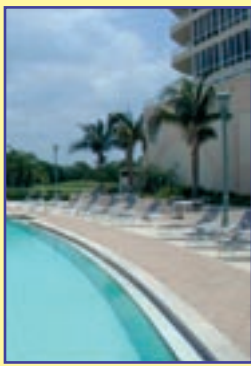

www.myrealtycompany.com • www.myrealtycompany.com • www.myrealtycompany.com • www.myrealtycompany.com • www.myrealtycompany.com

MY REALTY COMPANY

Discover the Elegance of Grand Bay

Don't just dream the dream — buy it! Enjoy spectacular panoramic bay, city and golf course views from your expansive, elegantly appointed wrap balcony. Interior designed by well reknown designer Ann Folsom Smith, and artfully encompasses the magnificent views with tasteful, complimentary home decor. Walking distance to the marina, golf course and club house. Completely secure and gated. Paradise at its finest. Just one look at this elegant condo, and you will find yourself dreaming of lounging on the balcony and sipping your morning latte. Don't hesitate — call now!