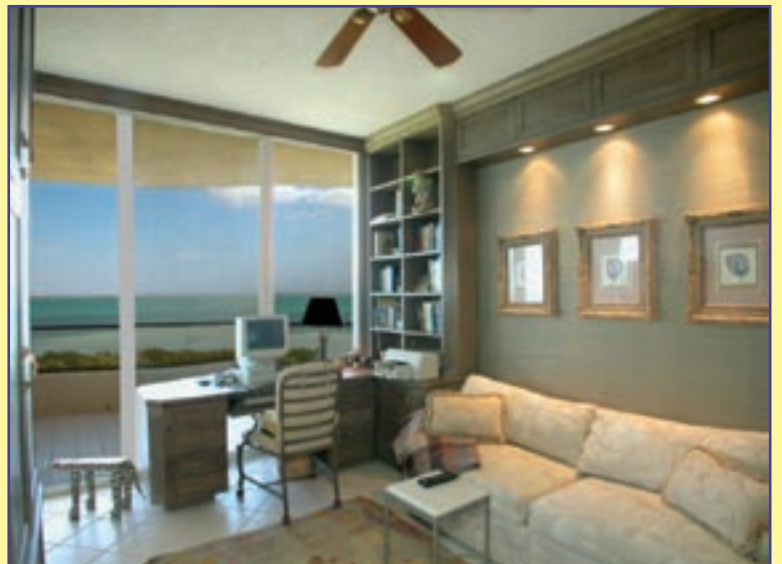

www.myrealtycompany.com • www.myrealtycompany.com • www.myrealtycompany.com • www.myrealtycompany.com • www.myrealtycompany.com

MY REALTY COMPANY

Discover the Elegance of Grand Bay

Don't just dream the dream — buy it! Enjoy spectacular panoramic bay, city and golf course views from your expansive, elegantly appointed wrap balcony. Interior designed by well reknown designer Ann Folsom Smith, and artfully encompasses the magnificent views with tasteful, complimentary home decor. Walking distance to the marina, golf course and club house. Completely secure and gated. Paradise at its finest. Just one look at this elegant condo, and you will find yourself dreaming of lounging on the balcony and sipping your morning latte. Don't hesitate — call now!